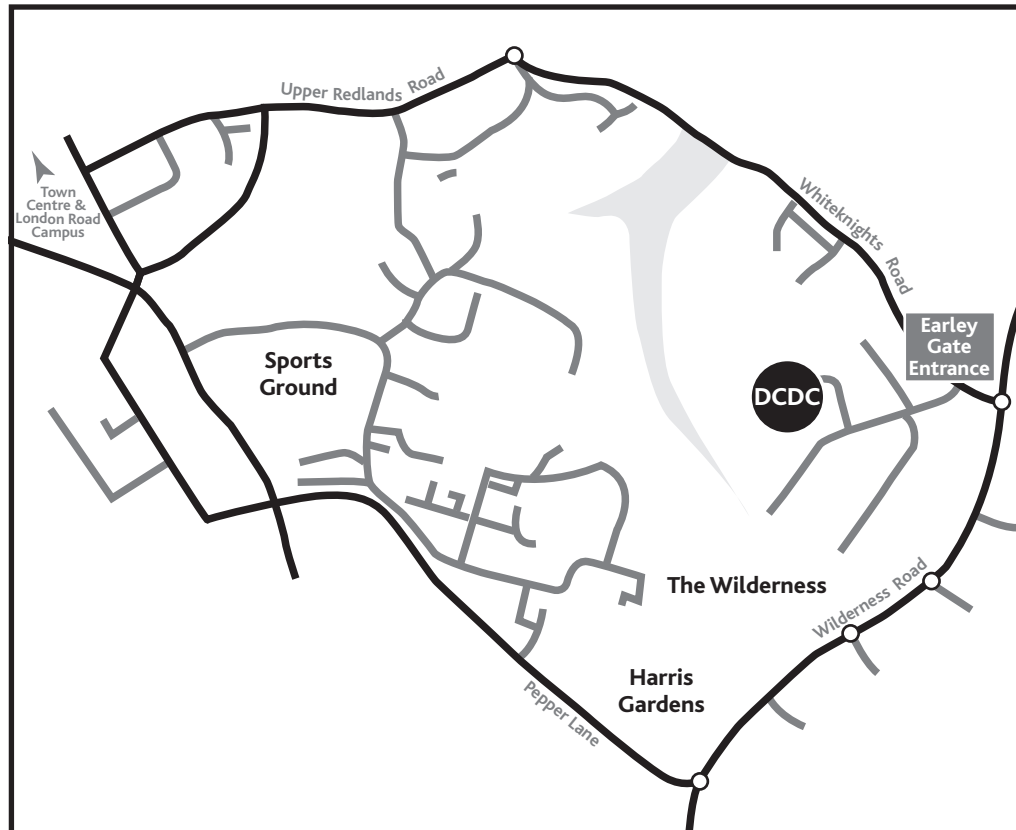

Getting to: Dingley Child Development Centre

Erleigh House, Earley Gate, Whiteknights Road,
University of Reading Campus, Reading RG6 6BZ
0118 322 7531

Royal Berkshire
NHS Foundation Trust

Travel

Erleigh House is approximately 40 minutes walk from Reading town centre. Reading Bus Service 19 is a regular service stopping at Earley Gate. From there it is a short walk to Dingley. From Wokingham take the Reading buses 4 or X4 stopping at the Three Tuns and from there it is approximately a 10 minute walk to Dingley.

If you are coming by car please enter the university campus via the Earley Gate entrance found on Whiteknights Road.

Parking

There is free parking available for patients on site, however during peak periods it may be difficult to find a space. Please take this into consideration when deciding how and when you travel to the hospital.