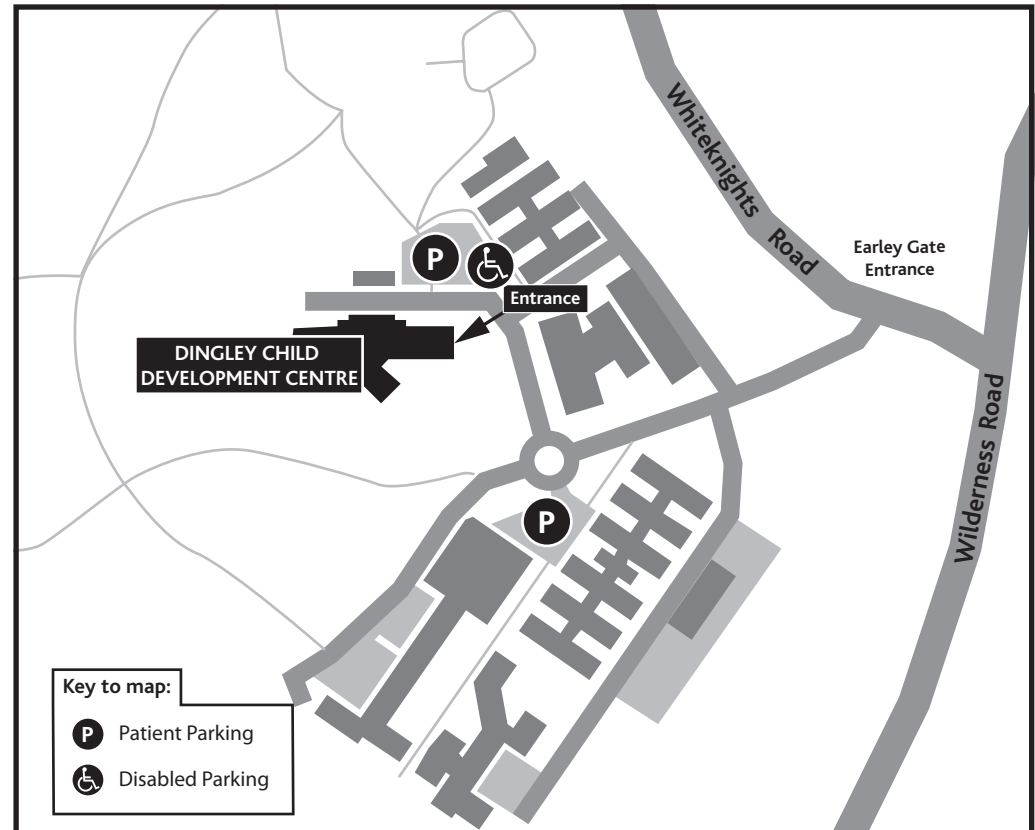

Getting to: Dingley Child Development Centre

Erleigh House, Earley Gate, Whiteknights Road,
University of Reading Campus, Reading RG6 6BZ
0118 322 7531

Royal Berkshire
NHS Foundation Trust

Travel

Erleigh House is approximately 40 minutes walk from Reading town centre. Reading Bus Service 19 is a regular service stopping at Earley Gate. From there it is a short walk to Dingley. From Wokingham take the Reading buses 4 or X4 stopping at the Three Tuns and from there it is approximately a 10 minute walk to Dingley.

If you are coming by car please enter the university campus via the Earley Gate entrance found on Whiteknights Road.

Parking

There is free parking available for patients on site, however during peak periods it may be difficult to find a space. Please take this into consideration when deciding how and when you travel to the hospital.